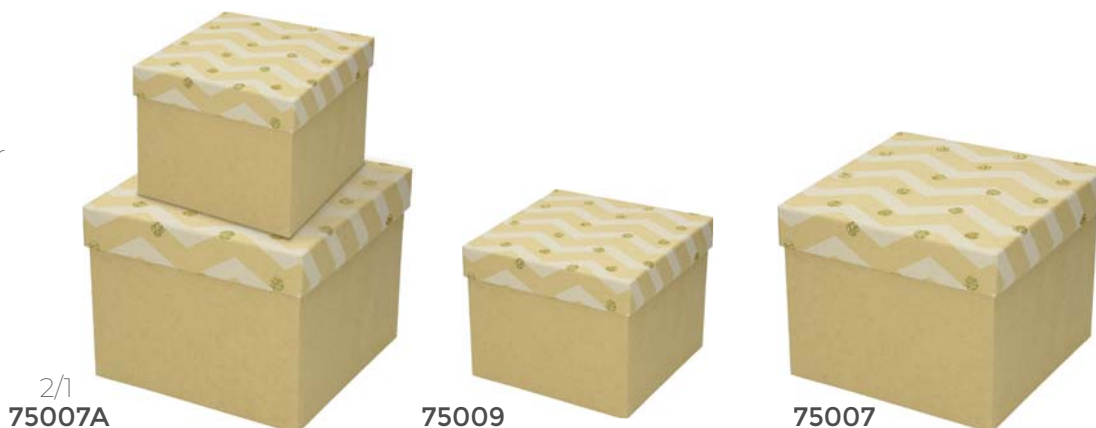

L  12/144

J  12/144

B  12/144

BBP BOX

Gift box  
1200g grey board  
Material: Kraft Glitter  
M 16 x 16 x 13 cm  
L 22 x 22 x 16 cm

2/1  
75007A

75009

75007